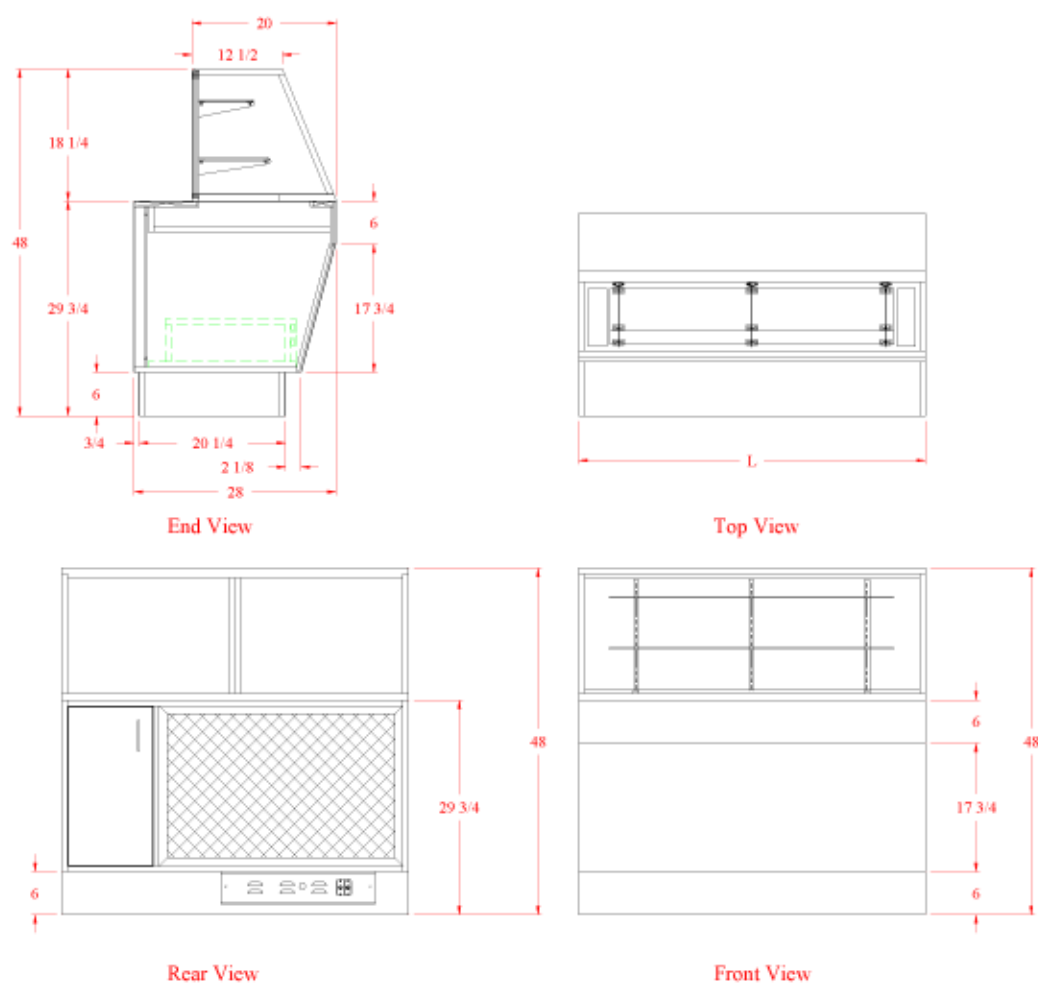

CPR Series Prism Candy Cases Climate Controlled

Features & Finishes:
<ul style="list-style-type: none"> Anodized Aluminum Frame Tempered Glass Front, Ends & Top Aluminum Framed Sliding Mirror Doors Tempered Glass Shelves (1-8", 1-10") 6"H Black Kick Standard White HPL Exterior Finish White HPL Deck Top Light with Lamp and Shield Climate Controlled Model Includes Self-Contained Condensing Unit Climate Controlled Storage Area Cord, Plug & Switch "UL" Listed

CPR Series Prism Candy Cases Climate Controlled

Note: 60" and 70" cases to have sliding doors.

Model No.	Dimensions: L X W X H	Rows of Shelves	Est. Crated Weight	Case Options:
CPR-4	48" x 28" x 48"	2	480 lbs.	1. Brasstone Finish 2. Mirror Ends 3. 4-Yr. Extended Motor/Compressor Parts Warranty
CPR-5	60" x 28" x 48"	2	550 lbs.	
CPR-6	70" x 28" x 48"	2	620 lbs.	