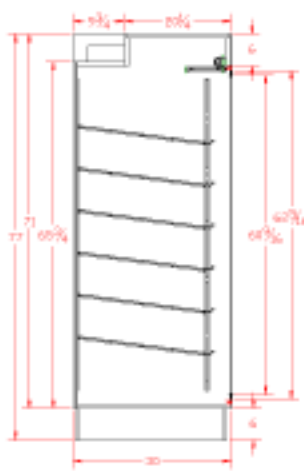

99100 Series

Self-Serve Full-View Wallcases

Features & Finishes:

- Self-Closing Framed Doors (62" L-3)(80" L-4)
- White Wire Shelves (6)
- Top Light with Lamp & Shield
- Vertical Lights with Lamps and Shields (62"-2)(80"-3)
- Solid Back
- White Interior
- White FPL Finish Front & Ends
- 6" Kick Base
- 12" Cord, Plug, & Switch
- U.L. and C.U.L. Listed

FRONT VIEW

REAR VIEW

SECTION VIEW

TOP VIEW

Model No.	Dimensions: L X W X H	Rows of Shelves	No. of Pan Capacity	Est. Crated	Case Options:
99177-62	62" X 30" X 77"	6	21	720 lbs.	1. Mirror Back 2. Mirror Ends 3. Radius Curve Top Facia (6" High) 4. "ETL" Sanitation Listed (Conforms to NSF STD-2)
99177-80	80" X 30" X 77"	6	28	850 lbs.	