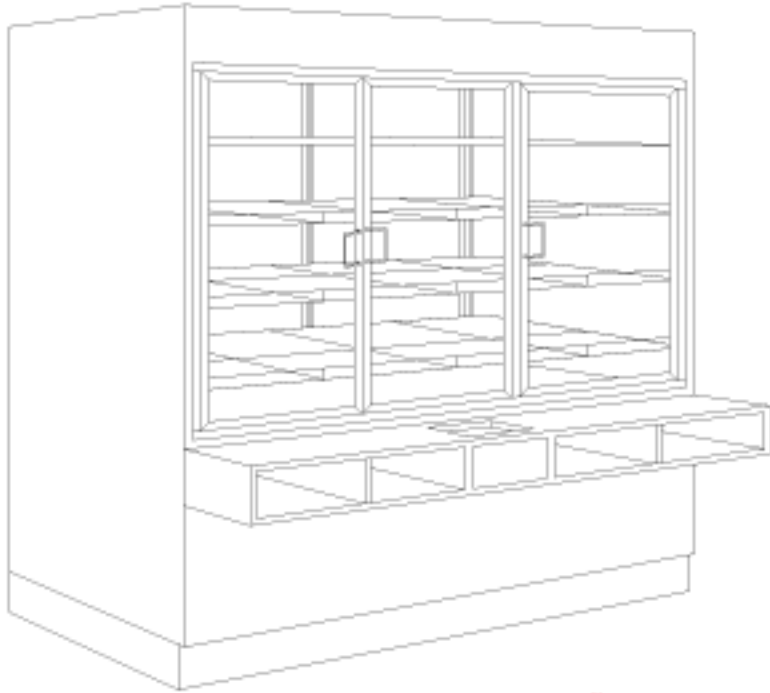

99000 Series Self-Serve Wallcases

Features & Finishes:

- Self-Closing Framed Doors (62" L-3)(80" L-4)
- White Wire Shelves (4)
- Top Light with Lamp & Shield
- Vertical Lights with Lamps and Shields (62"-2)(80"-3)
- Solid Back
- Lower Front Panel
- Pullout Package Ledge with Tissue Compartment
- Adjustable Bag Bins
- White Interior
- White HPL Finish Front & Ends
- 6" Kick Base
- 12" Cord, Plug & Switch
- U.L. and C.U.L. Listed

TOP VIEW

SECTION VIEW

FRONT VIEW

REAR VIEW

Model No.	Dimensions: L X W X H	Rows of Shelves	No. of Pan Capacity	Est. Crated Weight	Case Options:
93077-62	62" X 30" X 77"	4	15	710 lbs.	1. Lower Rear Storage Doors 2. Lower Front Storage Doors 3. Adjustable Wood shelf (storage area) 4. Mirror Back 5. Mirror Ends 6. Radius Curve Top Facia (6" High) 7. Cart Bumper (Front, Ends & Corners) 8. "ETL" Sanitation Listed (Conforms to NSF STD-2)
99077-80	80" X 30" X 77"	4	20	810 lbs.	
99077-62RL	62" X 32" X 77"	4	15	800 lbs.	
99077-80RL	80" X 32" X 77"	4	20	900 lbs.	