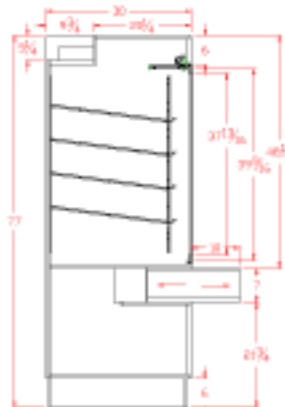

99000 Series Self-Serve Wallcases

Features & Finishes:

- Self-Closing Framed Doors (62" L-3)(80" L-4)
- White Wire Shelves (4)
- Top Light with Lamp & Shield
- Vertical Lights with Lamps and Shields (62"-2)(80"-3)
- Solid Back
- Lower Front Panel
- Pullout Package Ledge with Tissue Compartment
- Adjustable Bag Bins
- White Interior
- White HPL Finish Front & Ends
- 6" Kick Base
- 12" Cord, Plug & Switch
- U.L. and C.U.L. Listed

TOP VIEW

SECTION VIEW

FRONT VIEW

REAR VIEW

Model No.	Dimensions: L X W X H	Rows of Shelves	No. of Pan Capacity	Est. Crated Weight	Case Options:
93077-62	62" X 30" X 77"	4	15	710 lbs.	1. Lower Rear Storage Doors 2. Lower Front Storage Doors 3. Adjustable Wood shelf (storage area) 4. Mirror Back 5. Mirror Ends 6. Radius Curve Top Facia (6" High) 7. Cart Bumper (Front, Ends & Corners) 8. "ETL" Sanitation Listed (Conforms to NSF STD-2)
99077-80	80" X 30" X 77"	4	20	810 lbs.	
99077-62RL	62" X 32" X 77"	4	15	800 lbs.	
99077-80RL	80" X 32" X 77"	4	20	900 lbs.	