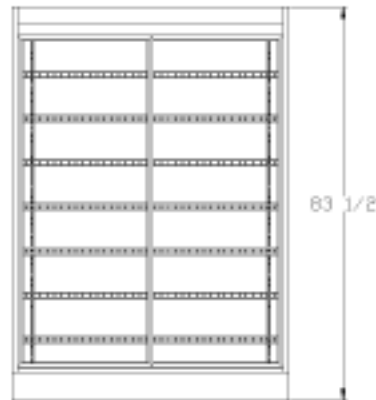

98100 Series

Service Wallcases Full View

Features & Finishes:

- Anodized Aluminum Trim
- Aluminum Framed Top Hung Sliding Glass Doors
- White Wire Shelves (7)
- Unfinished Exterior Back
- White HPL Interior Deck
- White Interior
- White HPL Finish Front & Ends
- Side Lights with Lamps & Shields
- 12" Cord, Plug, & Switch
- U.L. & C.U.L. Listed

Top View

Side View

Front View

Rear View

Model No.	Dimensions: L X W X H	Rows of Shelves	Est. Crated Weight	NO. of Pan Capacity	Case Options:
98160-24	58 1/2" X 24" X 83 1/2"	7	595 lbs.	16	1. Extra Row Wire Shelf
98162-30	62 1/8" X 30" X 83 1/2"	7	660 lbs.	24	2. Top Light
98180-30	80 1/8" X 30" X 83 1/2"	7	780 lbs.	32	3. Shelf Lights