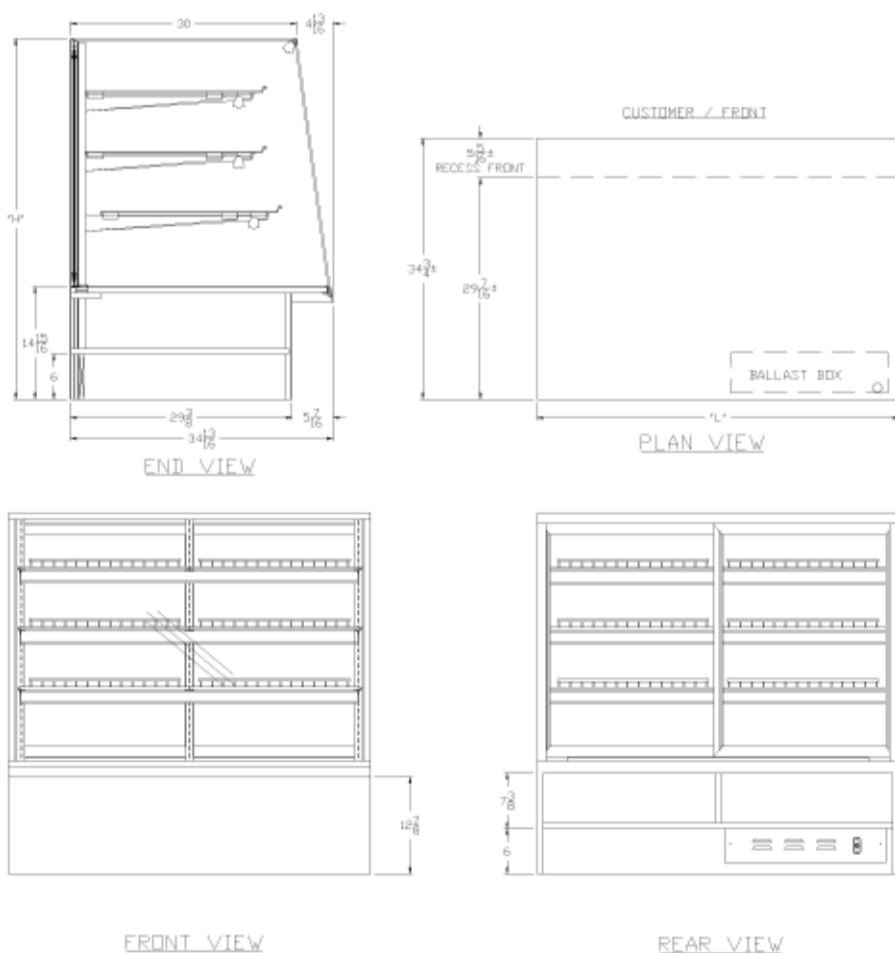

97000 Series

Straight Front High Volume Non-Refrigerated Display Cases

Features & Finishes:

- Anodized Aluminum Frame
- Tempered Glass Front
- Glass Ends & Tops
- Top Light & Shelf Lights with Lamps & Shields
- Aluminum Framed Sliding Glass Doors
- White Wire Shelves (40" H-2)(48" H-3)
- White HPL Deck
- Black HPL Base
- 12" Cord, Plug & Switch
- U.L. & C.U.L. Listed

97000 Series

Straight Front High Volume Non-Refrigerated Display Cases

Model No.	Dimensions: L X W X H	Rows of Shelves	Est. Crated Weight	Case Options:
97040-48	48" X 34 13/16" X 40"	2	460 lbs.	1. Mirror Ends 2. Mirror Doors 3. HPL Finish Cover Front and Ends (Standard HPL) 4. Brasstone, Black, or White (Frame & Lights only) 5. Self Closing Doors (all cases) 6. Vented Doors 7. "ETL" Sanitation Listed (Conforms to NSF STD-2)
97040-59	59" X 34 13/16" X 40"	2	480 lbs.	
97040-77	77" X 34 13/16" X 40"	2	595 lbs.	
97048-48	48" X 34 13/16" X 48"	3	500 lbs.	
97048-59	59" X 34 13/16" X 48"	3	540 lbs.	
97048-77	77" X 34 13/16" X 48"	3	640 lbs.	