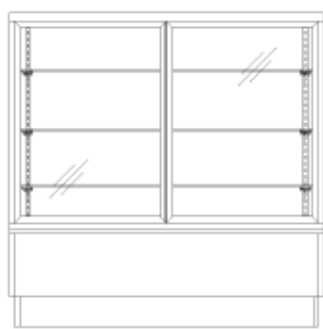

96000 Series

Slant-Front Display Case

Features & Finishes:

- Anodized Aluminum Frame
- Tempered Glass Front
- Glass Ends & Top
- Aluminum Framed, Sliding Glass Doors
- Tempered Glass Shelves (38" H-2)(48" H-3)
- Open Rear Storage
- 4 1/2"H Black Kick
- White HPL Deck
- White Interior Storage
- White LPL Finish
- Top Light with Lamp and Shield
- 12" Cord, Plug & Switch
- U.L. and C.U.L. Listed

96000 Series

Slant-Front Display Case

Front View

Rear View

Model No.	Dimensions: L x D x W	Rows of Shelves	Est. Crated Weight	Case Options
96048-48	48" x 24" x 48"	3	418 lbs.	1. Mirror Doors 2. Std. HPL Finish Base 3. Mirror Ends 4. Shelf Lights with Lamps and Shields
96048-59	59" x 24" x 48"	3	440 lbs.	
96048-77	77" x 24" x 48"	3	525 lbs.	