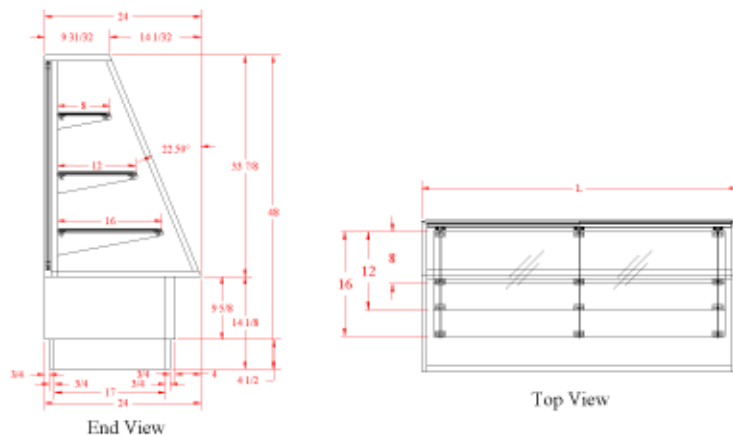

96000 Series

Slant-Front Display Case

Features & Finishes:

- Anodized Aluminum Frame
- Tempered Glass Front
- Glass Ends & Top
- Aluminum Framed, Sliding Glass Doors
- Tempered Glass Shelves (38" H-2)(48" H-3)
- Open Rear Storage
- 4 1/2"H Black Kick
- White HPL Deck
- White Interior Storage
- White LPL Finish
- Top Light with Lamp and Shield
- 12" Cord, Plug & Switch
- U.L. and C.U.L. Listed

96000 Series

Slant-Front Display Case

Front View

Rear View

Model No.	Dimensions: L x D x W	Rows of Shelves	Est. Crated Weight	Case Options
96048-48	48" x 24" x 48"	3	418 lbs.	1. Mirror Doors 2. Std. HPL Finish Base 3. Mirror Ends 4. Shelf Lights with Lamps and Shields
96048-59	59" x 24" x 48"	3	440 lbs.	
96048-77	77" x 24" x 48"	3	525 lbs.	