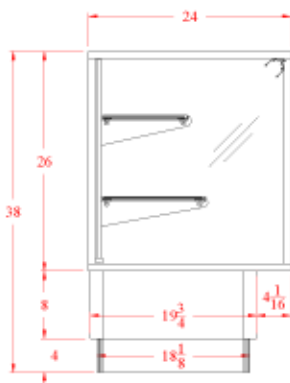

## Features & Finishes:

- Anodized Aluminum Frame
- Tempered Glass Front
- Glass Ends & Top
- Aluminum Framed, Sliding Glass Doors
- Glass Shelves (1-10" & 1-12")
- 4"H Black Kick
- White LPL Finish Base (No Storage)
- Top Light with Lamp and Shield
- 12" Cord, Plug and Switch
- U.L. Listed

# 96600 Series Restaurant Case

End View

Top View

Rear View

Front View

| Model No. | Dimensions:<br>L x D x W | Rows of<br>Shelves | Est. Crated<br>Weight | Case Options            |
|-----------|--------------------------|--------------------|-----------------------|-------------------------|
| 96638-48  | 48" x 24" x 38"          | 2                  | 235 lbs.              | 1. Mirror Ends          |
| 96638-59  | 60" x 24" x 38"          | 2                  | 260 lbs.              | 2. Std. Finish HPL Base |
| 96638-77  | 70" x 24" x 38"          | 2                  | 280 lbs.              | 3. Mirror Doors         |