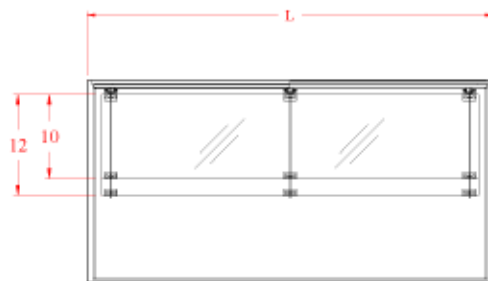

## Features & Finishes:

- Anodized Aluminum Frame
- Tempered Glass Front
- Glass Ends & Top
- Aluminum Framed, Sliding Glass Doors
- Glass Shelves (1-10" & 1-12")
- 4"H Black Kick
- White LPL Finish Base (No Storage)
- Top Light with Lamp and Shield
- 12" Cord, Plug and Switch
- U.L. Listed

# 96600 Series Restaurant Case

End View

Top View

Rear View

Front View

| Model No. | Dimensions:<br>L x D x W | Rows of<br>Shelves | Est. Crated<br>Weight | Case Options            |
|-----------|--------------------------|--------------------|-----------------------|-------------------------|
| 96638-48  | 48" x 24" x 38"          | 2                  | 235 lbs.              | 1. Mirror Ends          |
| 96638-59  | 60" x 24" x 38"          | 2                  | 260 lbs.              | 2. Std. Finish HPL Base |
| 96638-77  | 70" x 24" x 38"          | 2                  | 280 lbs.              | 3. Mirror Doors         |