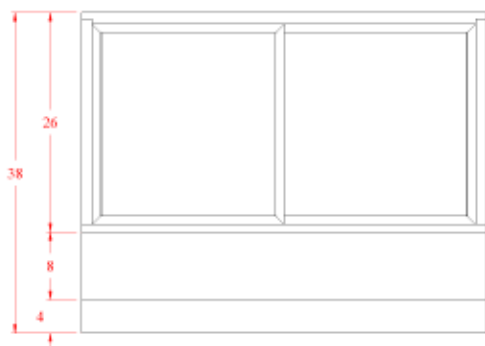

## Features & Finishes:

- Anodized Aluminum Frame
- Tempered Glass Front
- Glass Ends & Top
- Aluminum Framed, Sliding Glass Doors
- Glass Shelves (1-10" & 1-12")
- 4"H Black Kick
- White LPL Finish Base (No Storage)
- Top Light with Lamp and Shield
- 12" Cord, Plug and Switch
- U.L. Listed

# 96600 Series Restaurant Case

End View

Top View

Rear View

Front View

| Model No. | Dimensions:<br>L x D x W | Rows of<br>Shelves | Est. Crated<br>Weight | Case Options            |
|-----------|--------------------------|--------------------|-----------------------|-------------------------|
| 96638-48  | 48" x 24" x 38"          | 2                  | 235 lbs.              | 1. Mirror Ends          |
| 96638-59  | 60" x 24" x 38"          | 2                  | 260 lbs.              | 2. Std. Finish HPL Base |
| 96638-77  | 70" x 24" x 38"          | 2                  | 280 lbs.              | 3. Mirror Doors         |