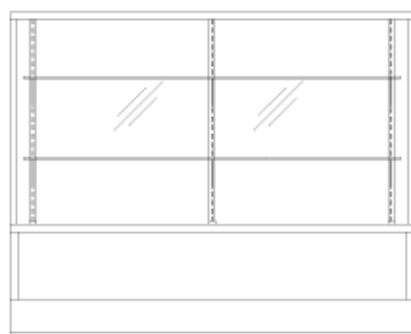

## Features & Finishes:

- Anodized Aluminum Frame
- Tempered Glass Front
- Glass Ends & Top
- Aluminum Framed, Sliding Glass Doors
- Glass Shelves (1-10" & 1-12")
- 4"H Black Kick
- White LPL Finish Base (No Storage)
- Top Light with Lamp and Shield
- 12" Cord, Plug and Switch
- U.L. Listed

# 96600 Series Restaurant Case

End View

Top View

Rear View

Front View

| Model No. | Dimensions:<br>L x D x W | Rows of<br>Shelves | Est. Crated<br>Weight | Case Options            |
|-----------|--------------------------|--------------------|-----------------------|-------------------------|
| 96638-48  | 48" x 24" x 38"          | 2                  | 235 lbs.              | 1. Mirror Ends          |
| 96638-59  | 60" x 24" x 38"          | 2                  | 260 lbs.              | 2. Std. Finish HPL Base |
| 96638-77  | 70" x 24" x 38"          | 2                  | 280 lbs.              | 3. Mirror Doors         |