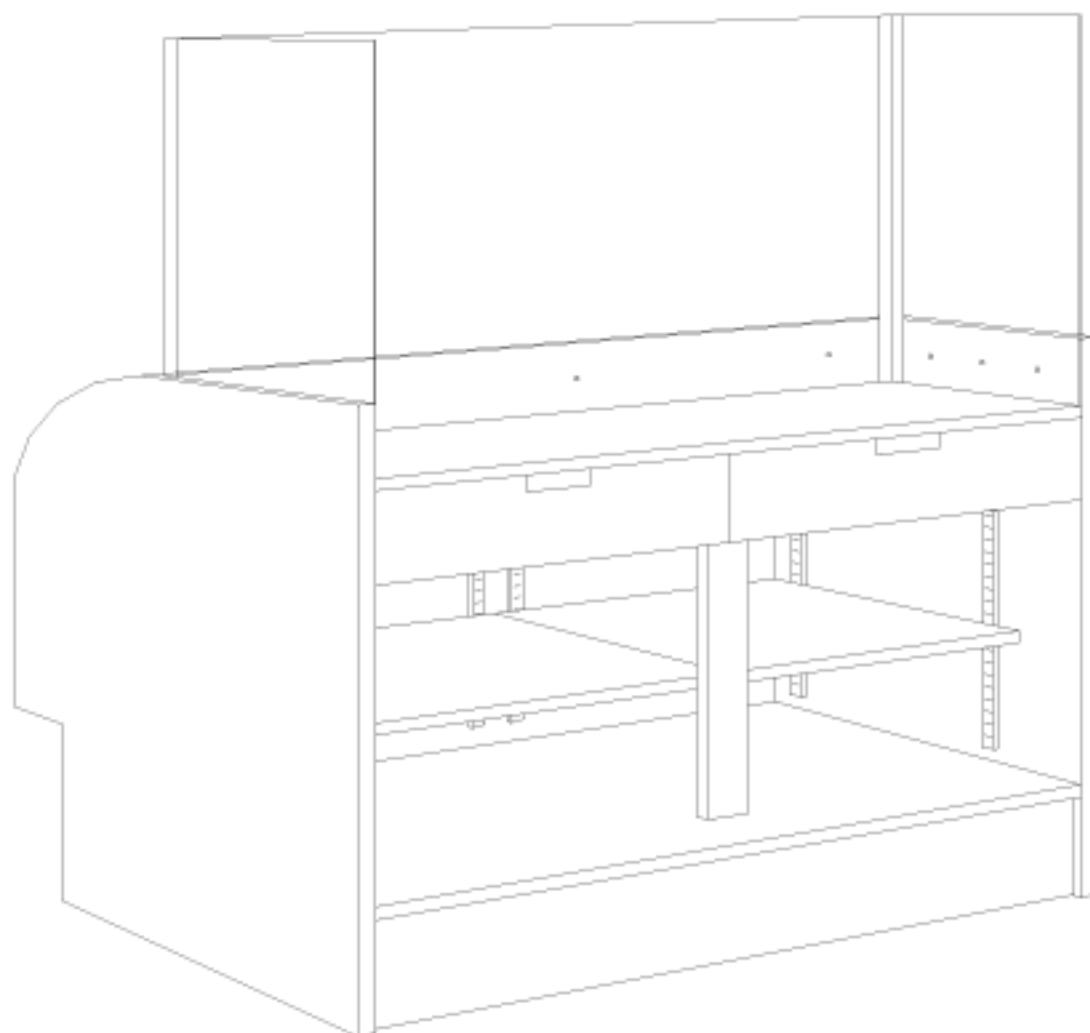

## 93000 Series Cake Decorating Booth

93440-59 Front

Features & Finishes:
<ul style="list-style-type: none"> <li>• Working Height 36"</li> <li>• Std. HPL Exterior Finish</li> <li>• White Interior</li> <li>• Two Drawers</li> <li>• One Adjustable Wood Shelf</li> <li>• Removable, Locking, Acrylic Display Front</li> <li>• Clear Acrylic Breath Guard</li> <li>• Lighted Display Area</li> <li>• Cord, Plug &amp; Switch</li> <li>• U.L. &amp; C.U.L. Listed</li> </ul>

## 93000 Series Cake Decorating Booth

93440-59 Rear

Model No.	Dimensions: L X W X H	Rows of Shelves	Est. Crated Weight
93440-59	59" X 34 3/4" X 66"	1	590 lbs.
93448-59	59" X 34 3/4" X 66" <i>(To Match 48" H Profile of adjoining Case)</i>	1	590 lbs.